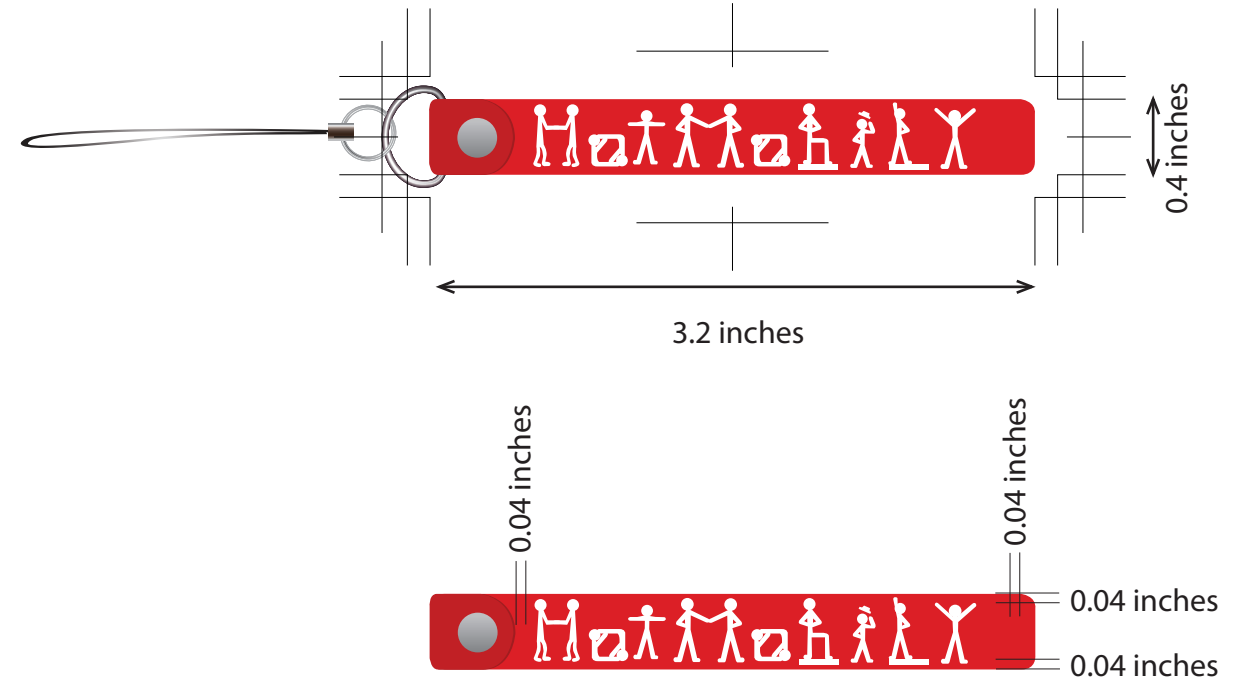

HOTMOBILY.JP

Client ID : <http://hotmobily.jp>

COLOR

- CMYK : 0% 100% 100% 0%
- CMYK : 0% 0% 0% 0%
- CMYK : 4% 0% 94% 0%

LEVEL 2 0.03 inches
 LEVEL 1 0.08 inches

The thickness of each layer is not propotinal to the one of actual product

A mold and products are created based on this design. detail shape of product or color may not exactly the same as this design.