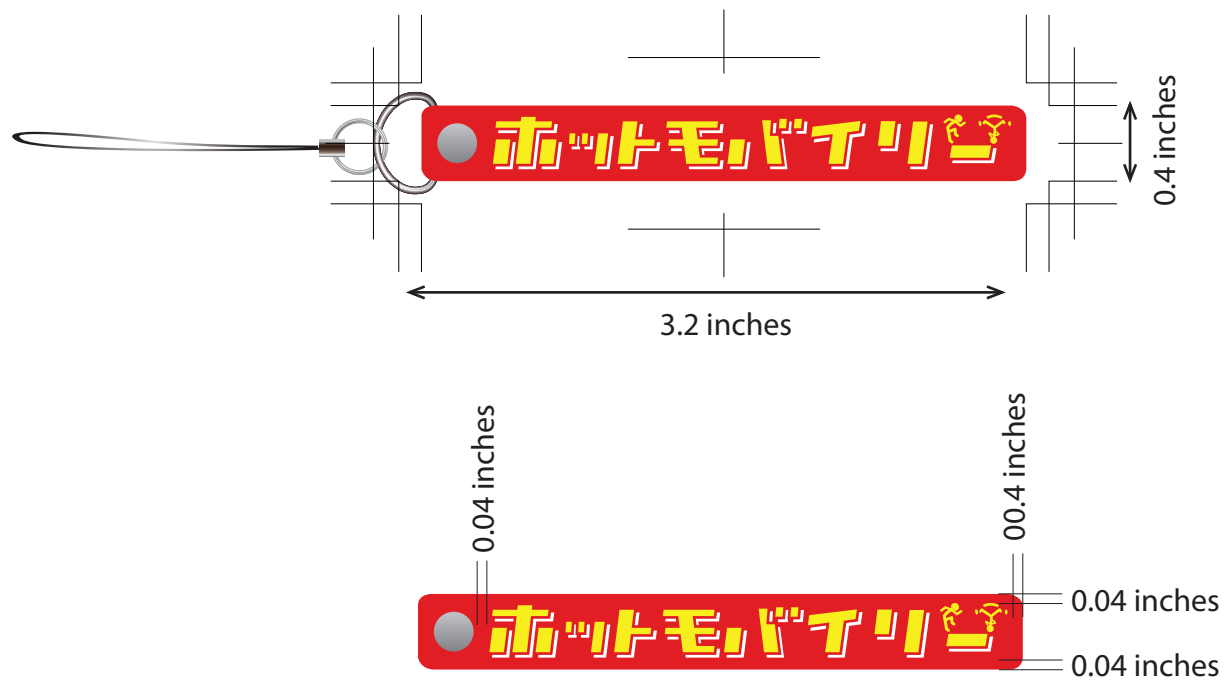

HOTMOBILY.JP

Client ID : <http://hotmobily.jp>

COLOR

- CMYK : 0% 100% 100% 0%
- CMYK : 0% 0% 0% 0%
- CMYK : 4% 0% 94% 0%

LEVEL 2 0.03 inches
 LEVEL 1 0.08 inches

The thickness of each layer is not propotinal to the one of actual product

A mold and products are created based on this design. detail shape of product or color may not exactly the same as this design.